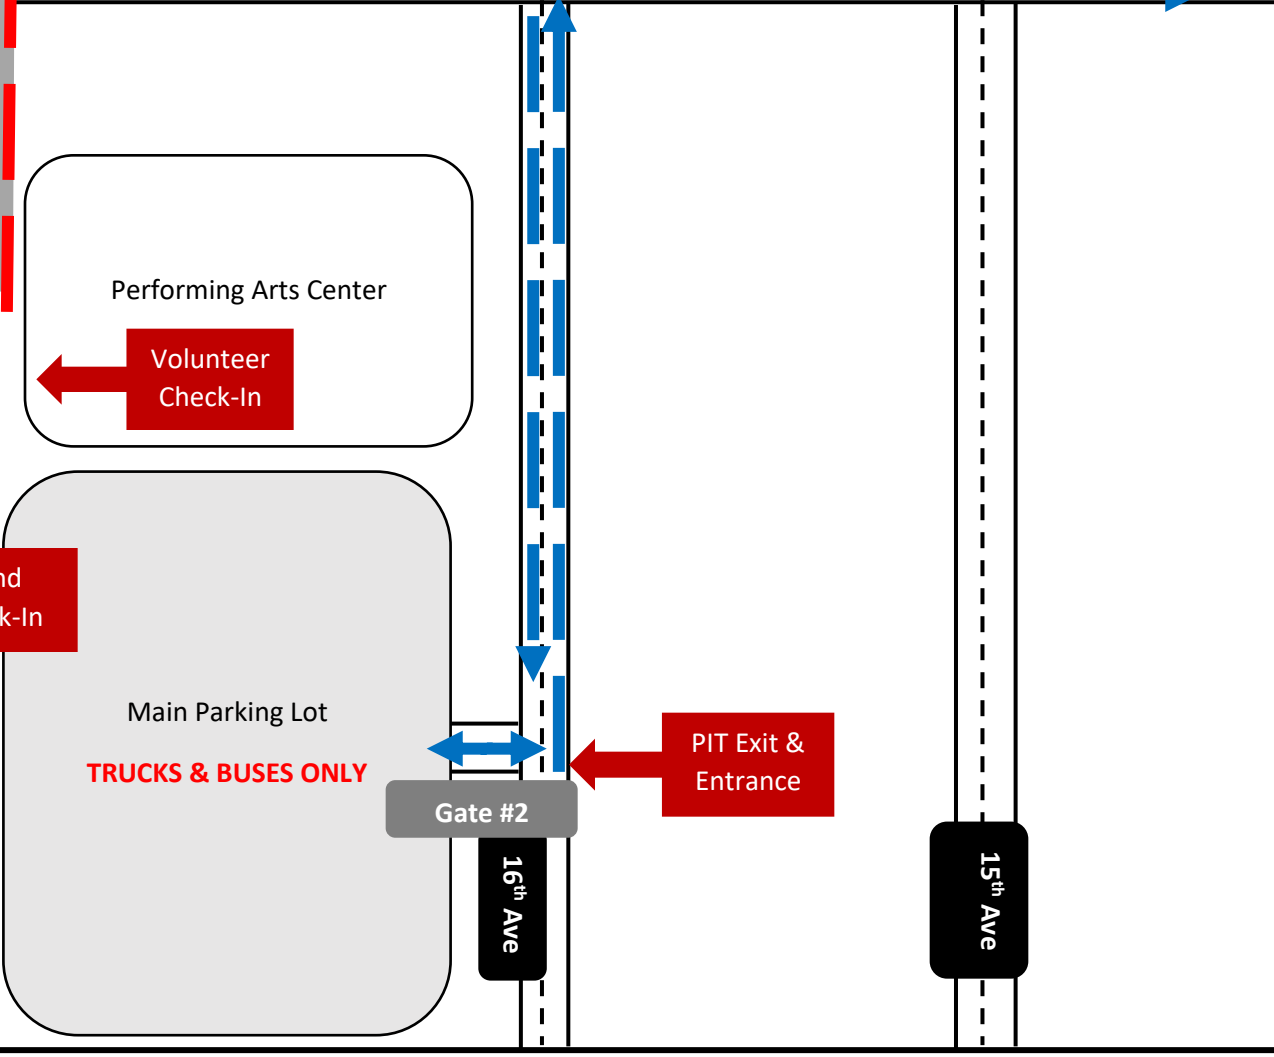

Vero Beach High School Campus Map

Handicap Parking
Sunshine
Therapy 

16th St

20th Ave

17th Ave

16th Ave

15th Ave