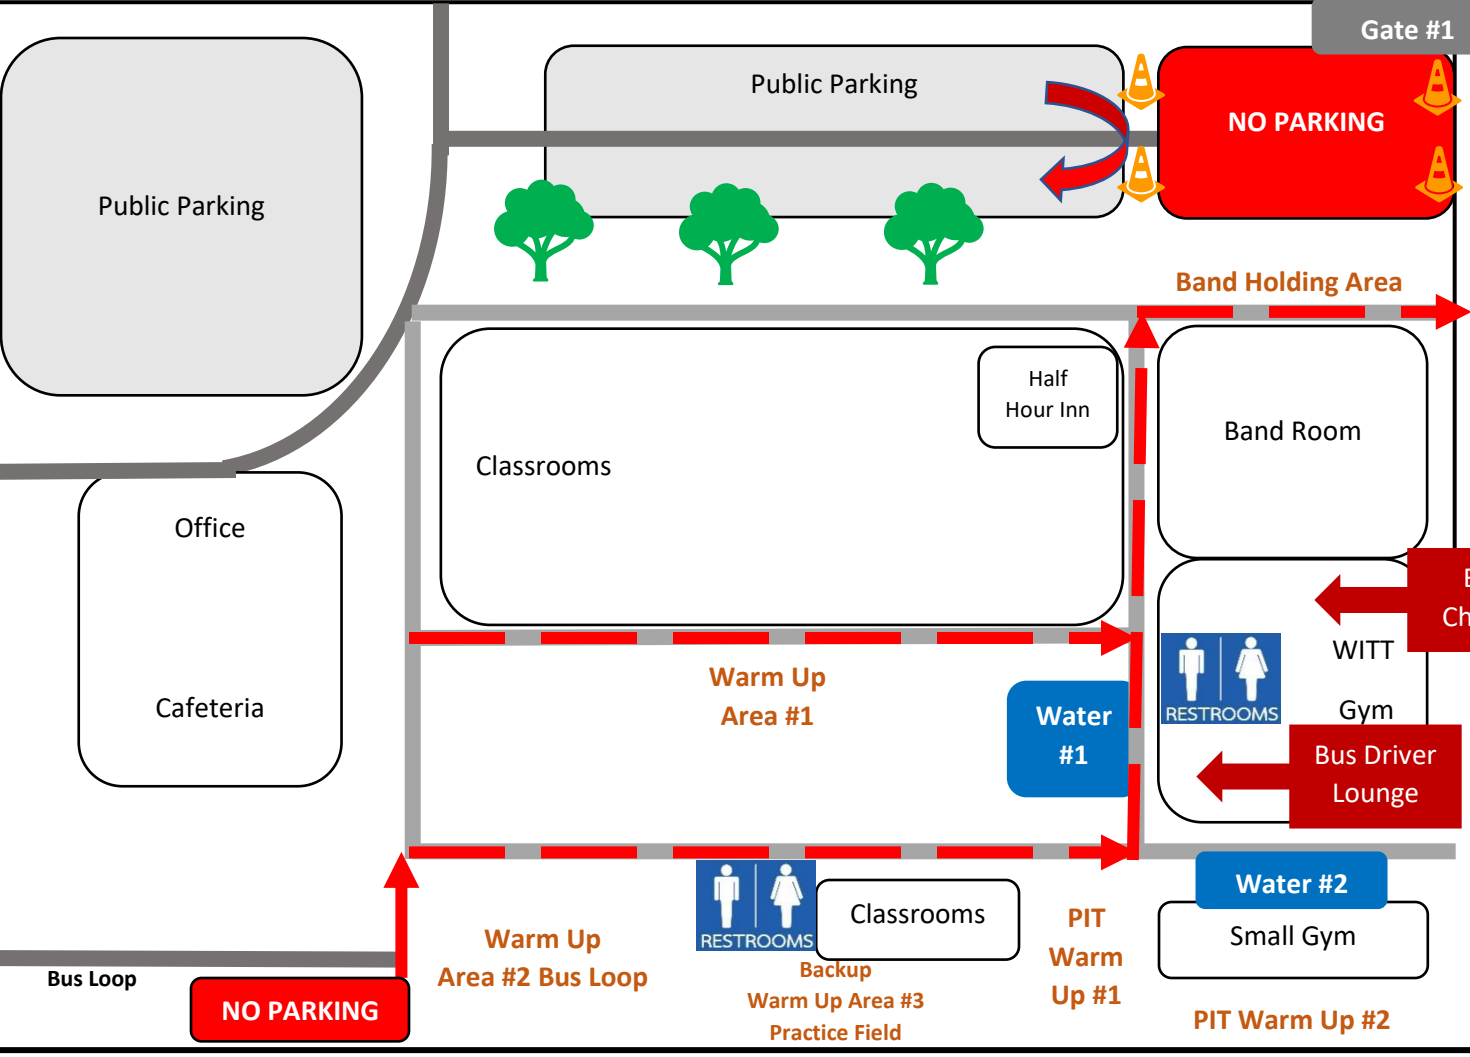

Vero Beach High School Campus Map

Handicap Parking
Sunshine
Therapy 

16th St

20th Ave

17th Ave

16th Ave

15th Ave