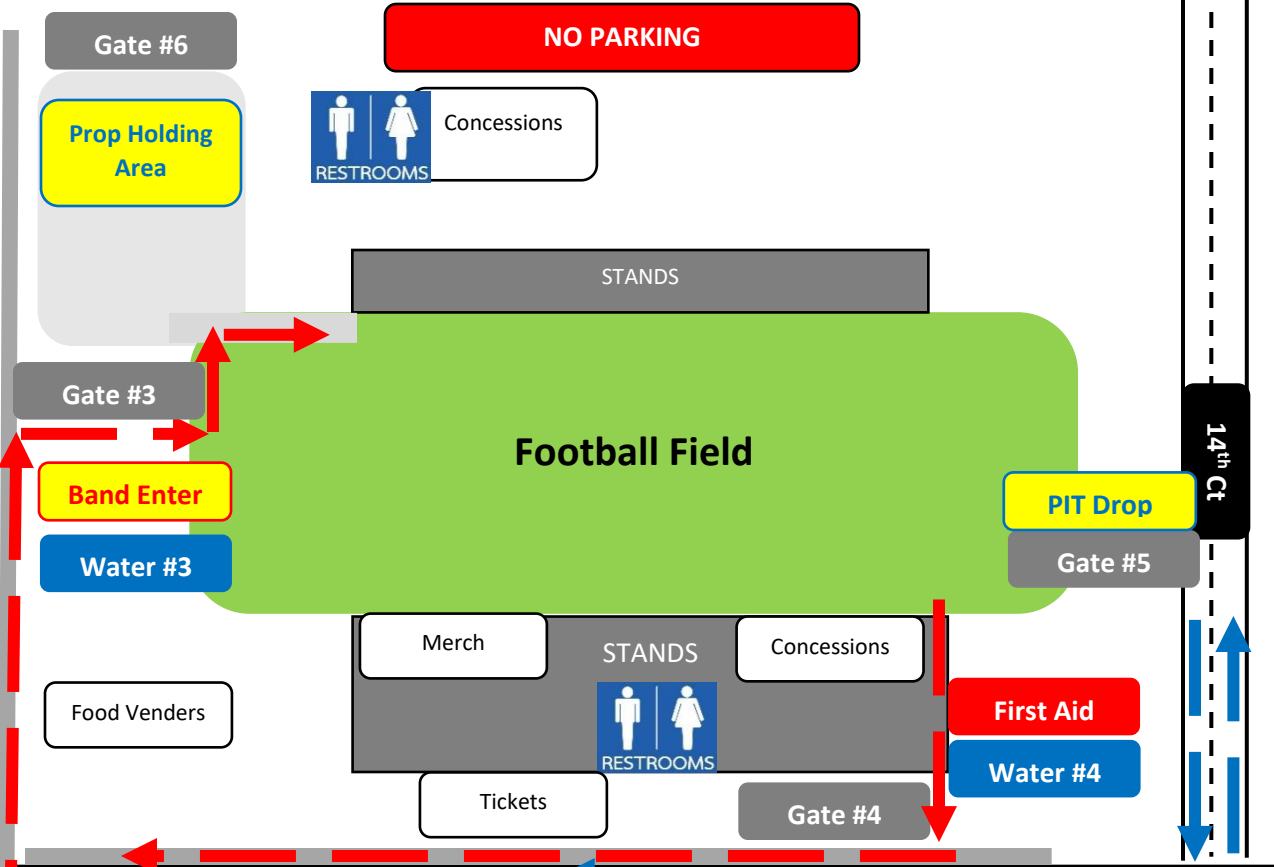

Vero Beach High School Campus Map

Handicap Parking
Sunshine
Therapy 

16th St

20th Ave

17th Ave

16th Ave

15th Ave